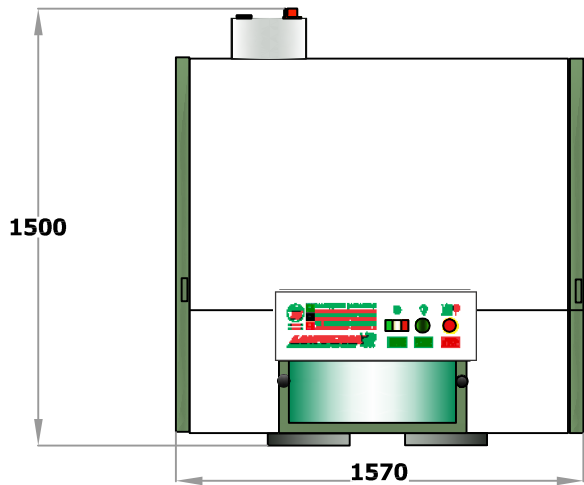

MADE  
IN  
ITALY

3 ANNI DI GARANZIA

| Itemref                    | Quantity          | Title/Name, designation, material, dimension etc |                 |                               | Article No./Reference |  |
|----------------------------|-------------------|--|-----------------|-------------------------------|-----------------------|--|
| Designed by<br>XXX         | Checked by<br>XXX | Approved by - date<br>XXX - 00/00/00             | Filename<br>XXX | Date<br>09/12/2014            | Scale<br>1:1          |  |
| <b>LC-3-TR-PR</b>          |                   |  |                 | <b>MISURE ESPRESSE IN mm.</b> |                       |  |
| Lampugnani sabbiatrici srl |                   |  |                 | Edition<br>0                  | Sheet<br>1/1          |  |