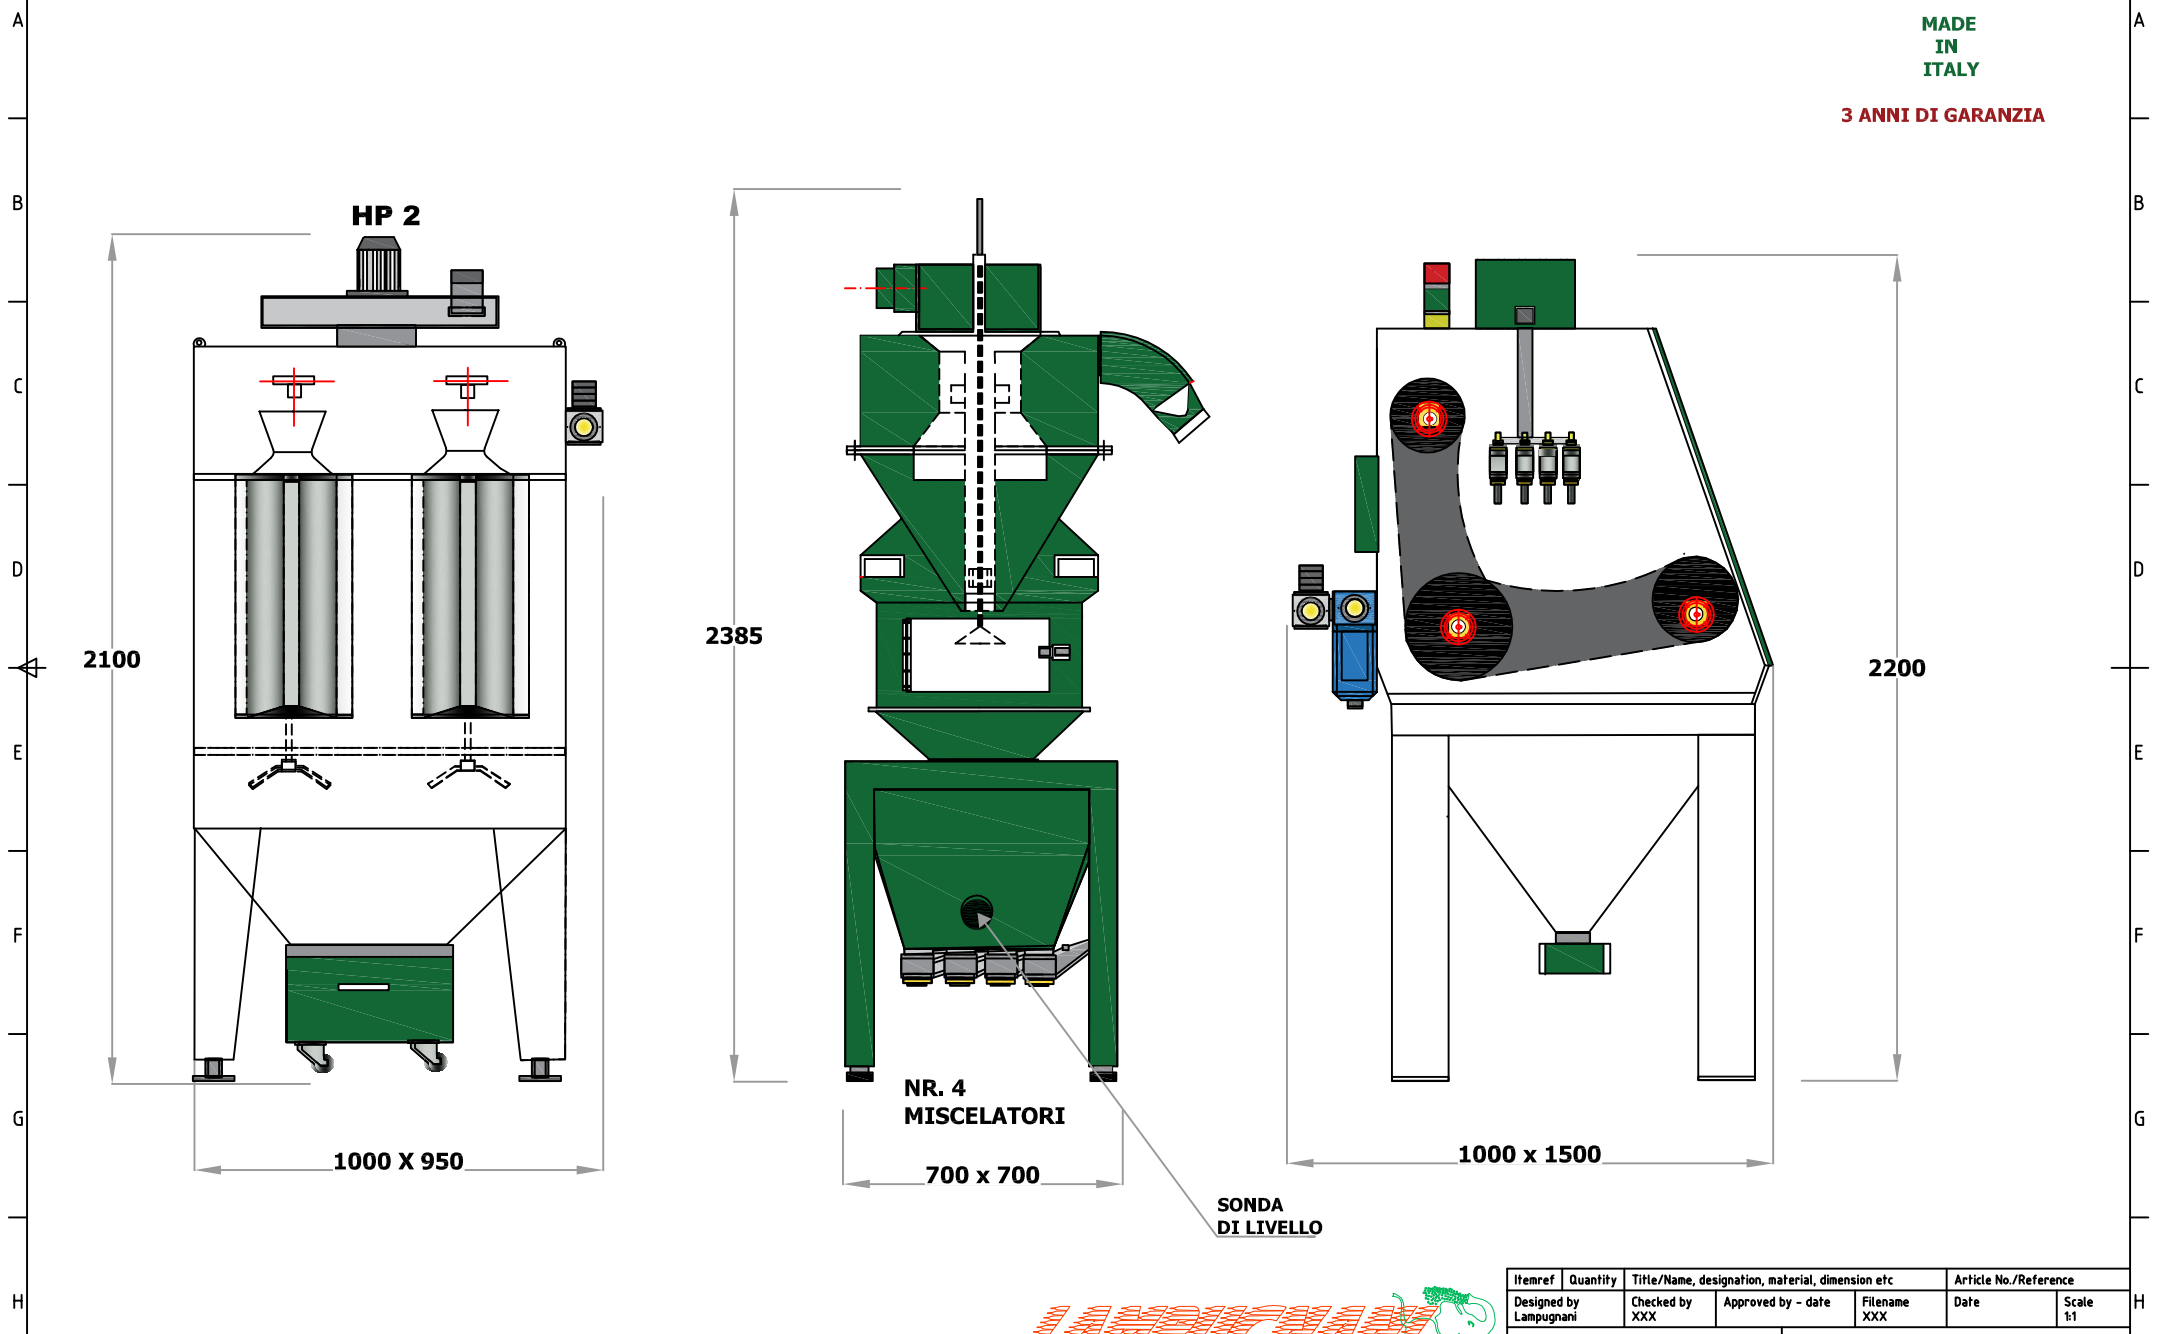

**MADE
IN
ITALY**

3 ANNI DI GARANZIA

Itemref	Quantity	Title/Name, designation, material, dimension etc			Article No./Reference	
Designed by Lampugnani	Checked by XXX	Approved by - date	Filename XXX	Date	Scale 1:1	
LC-600-RSV-4				MISURE ESPRESSE IN mm.		
impianto completo				Edition 0	Sheet 1/1	